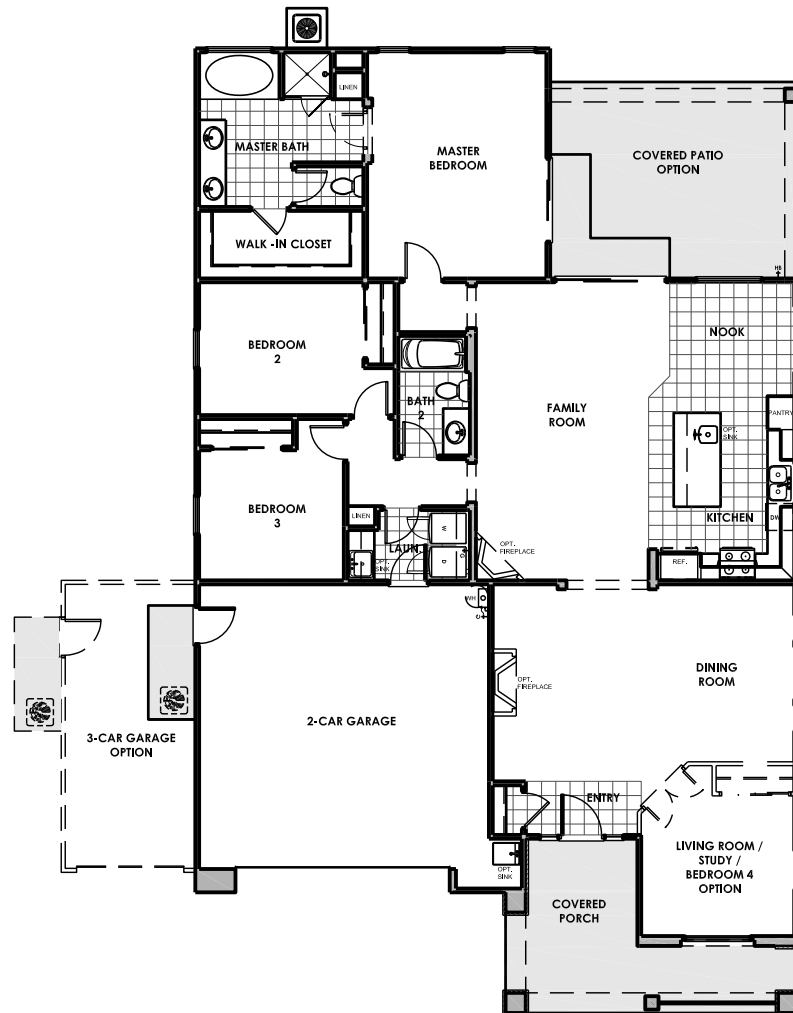

LEGENDS

HOME 2

2,012 SF
 3-4 BEDROOMS • 2 BATHS
 2-3 CAR GARAGE
 SINGLE STORY

CRAFTSMAN ELEVATION
 2012 SF

SPANISH ELEVATION
 2012 SF

MONTEREY ELEVATION
 2012 SF

LEGENDS

HOME 2

2,012 SF
3-4 BEDROOMS • 2 BATHS
2-3 CAR GARAGE
SINGLE STORY

MONTEREY

*Optional Masonry Shown

CRAFTSMAN

*Optional Masonry and Sidelites Shown

SPANISH

*Optional Sidelites shown

LEGENDS

HOME 2

2,012 SF
3-4 BEDROOMS • 2 BATHS
2-3 CAR GARAGE
SINGLE STORY

CRAFTSMAN 3 car garage option

*Optional Masonry and Sidelites shown