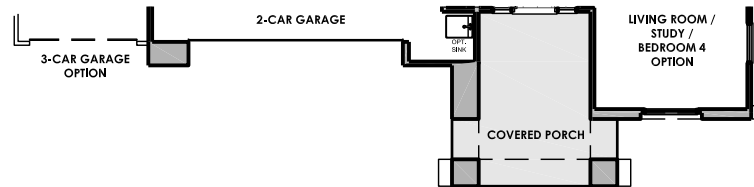

LEGENDS

HOME 2

2,012 SF
 3-4 BEDROOMS • 2 BATHS
 2-3 CAR GARAGE
 SINGLE STORY

CRAFTSMAN ELEVATION
 2012 SF

SPANISH ELEVATION
 2012 SF

MONTEREY ELEVATION
 2012 SF

LEGENDS

HOME 2

2,012 SF
3-4 BEDROOMS • 2 BATHS
2-3 CAR GARAGE
SINGLE STORY

MONTEREY

*Optional Masonry Shown

CRAFTSMAN

*Optional Masonry and Sidelites Shown

SPANISH

*Optional Sidelites shown

LEGENDS

HOME 2

2,012 SF
3-4 BEDROOMS • 2 BATHS
2-3 CAR GARAGE
SINGLE STORY

CRAFTSMAN 3 car garage option

*Optional Masonry and Sidelites shown