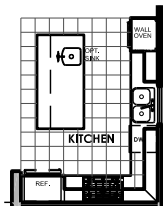

LEGENDS

HOME 2

2,012 SF
 3-4 BEDROOMS • 2 BATHS
 2-3 CAR GARAGE
 SINGLE STORY

CRAFTSMAN ELEVATION
 2012 SF

SPANISH ELEVATION
 2012 SF

MONTEREY ELEVATION
 2012 SF

LEGENDS

HOME 2

2,012 SF
3-4 BEDROOMS • 2 BATHS
2-3 CAR GARAGE
SINGLE STORY

MONTEREY

*Optional Masonry Shown

CRAFTSMAN

*Optional Masonry and Sidelites Shown

SPANISH

*Optional Sidelites shown

LEGENDS