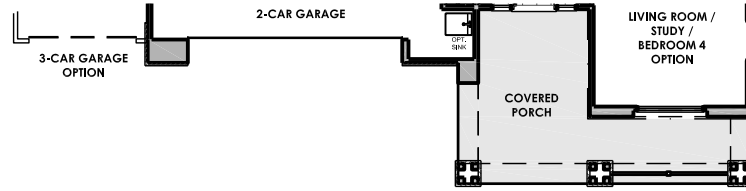

LEGENDS

HOME 2

2,012 SF
 3-4 BEDROOMS • 2 BATHS
 2-3 CAR GARAGE
 SINGLE STORY

CRAFTSMAN ELEVATION
 2012 SF

SPANISH ELEVATION
 2012 SF

MONTEREY ELEVATION
 2012 SF

LEGENDS

HOME 2

2,012 SF
3-4 BEDROOMS • 2 BATHS
2-3 CAR GARAGE
SINGLE STORY

MONTEREY

*Optional Masonry Shown

CRAFTSMAN

*Optional Masonry and Sidelites Shown

SPANISH

*Optional Sidelites shown

LEGENDS

HOME 2

2,012 SF
3-4 BEDROOMS • 2 BATHS
2-3 CAR GARAGE
SINGLE STORY

CRAFTSMAN 3 car garage option

*Optional Masonry and Sidelites shown