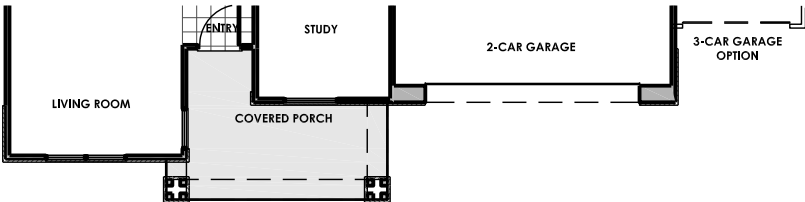

LEGENDS

HOME 5

2,594 SF
 4-5 BEDROOMS • 3.5 BATHS
 2-3 CAR GARAGE
 SINGLE STORY

LEGENDS

HOME 5

2,594 SF
4-5 BEDROOMS • 3.5 BATHS
2-3 CAR GARAGE
SINGLE STORY

MONTEREY

*Optional Masonry Shown

CRAFTSMAN

*Optional Masonry Shown

SPANISH

*Upgraded true radius front door shown

LEGENDS

HOME 5

2,594 SF
4-5 BEDROOMS • 3.5 BATHS
2-3 CAR GARAGE
SINGLE STORY

CRAFTSMAN 3 car garage option