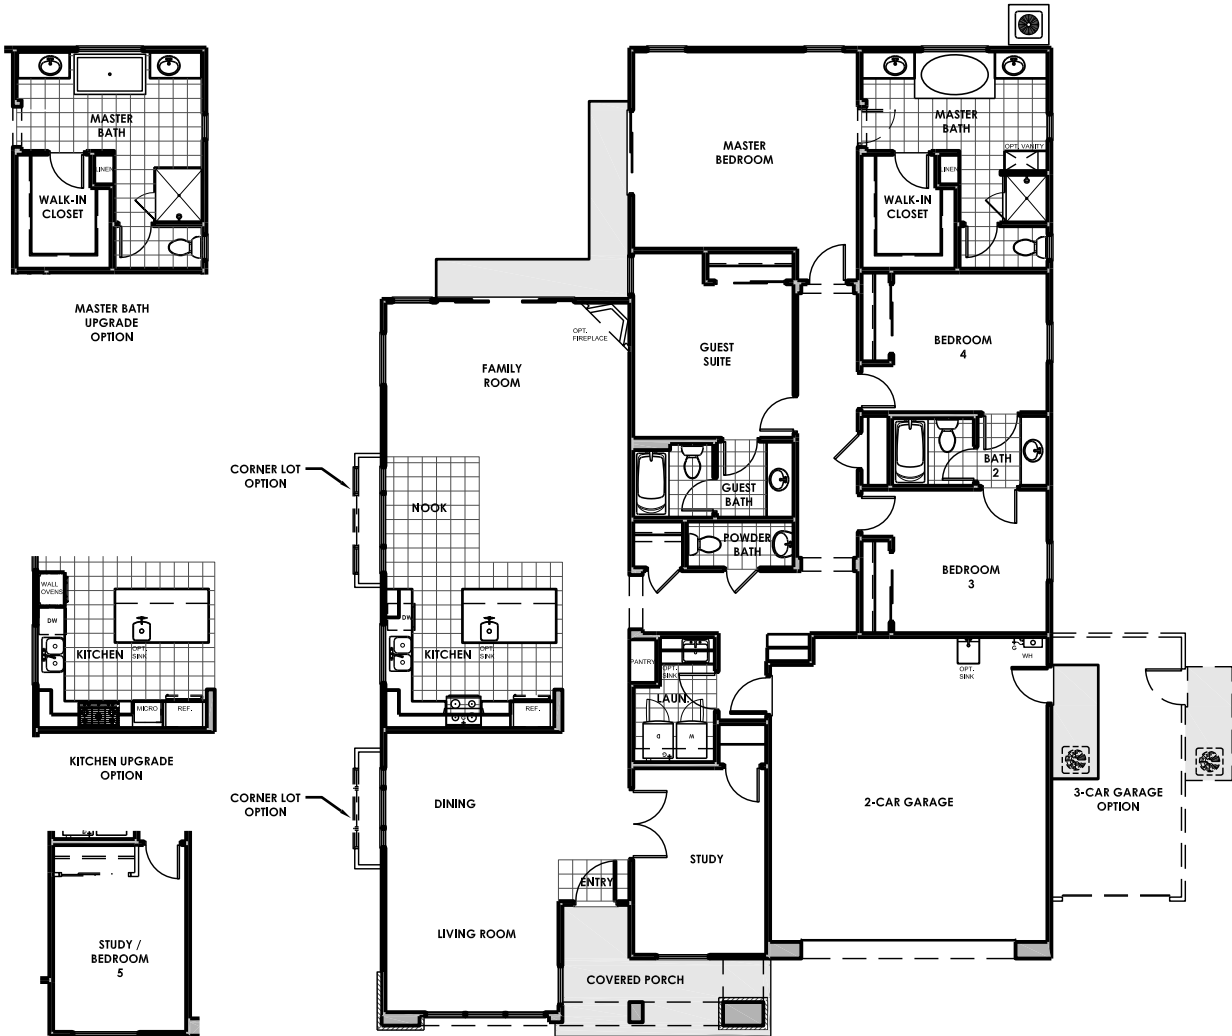

LEGENDS

HOME 5

2,594 SF
 4-5 BEDROOMS • 3.5 BATHS
 2-3 CAR GARAGE
 SINGLE STORY

LEGENDS

HOME 5

2,594 SF
4-5 BEDROOMS • 3.5 BATHS
2-3 CAR GARAGE
SINGLE STORY

MONTEREY

*Optional Masonry Shown

CRAFTSMAN

*Optional Masonry Shown

SPANISH

*Upgraded true radius front door shown

LEGENDS

HOME 5

2,594 SF
4-5 BEDROOMS • 3.5 BATHS
2-3 CAR GARAGE
SINGLE STORY

CRAFTSMAN 3 car garage option

*Optional Masonry Shown