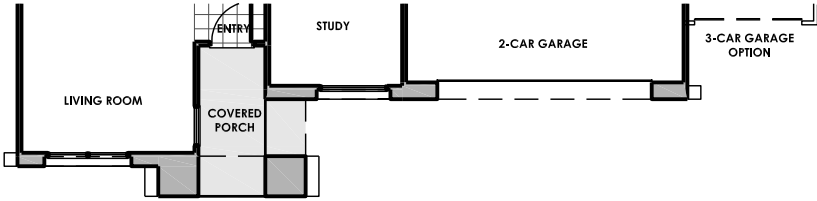

LEGENDS

HOME 5

2,594 SF
 4-5 BEDROOMS • 3.5 BATHS
 2-3 CAR GARAGE
 SINGLE STORY

LEGENDS

HOME 5

2,594 SF
4-5 BEDROOMS • 3.5 BATHS
2-3 CAR GARAGE
SINGLE STORY

MONTEREY

*Optional Masonry Shown

CRAFTSMAN

*Optional Masonry Shown

SPANISH

*Upgraded true radius front door shown

LEGENDS

HOME 5

2,594 SF
4-5 BEDROOMS • 3.5 BATHS
2-3 CAR GARAGE
SINGLE STORY

CRAFTSMAN 3 car garage option