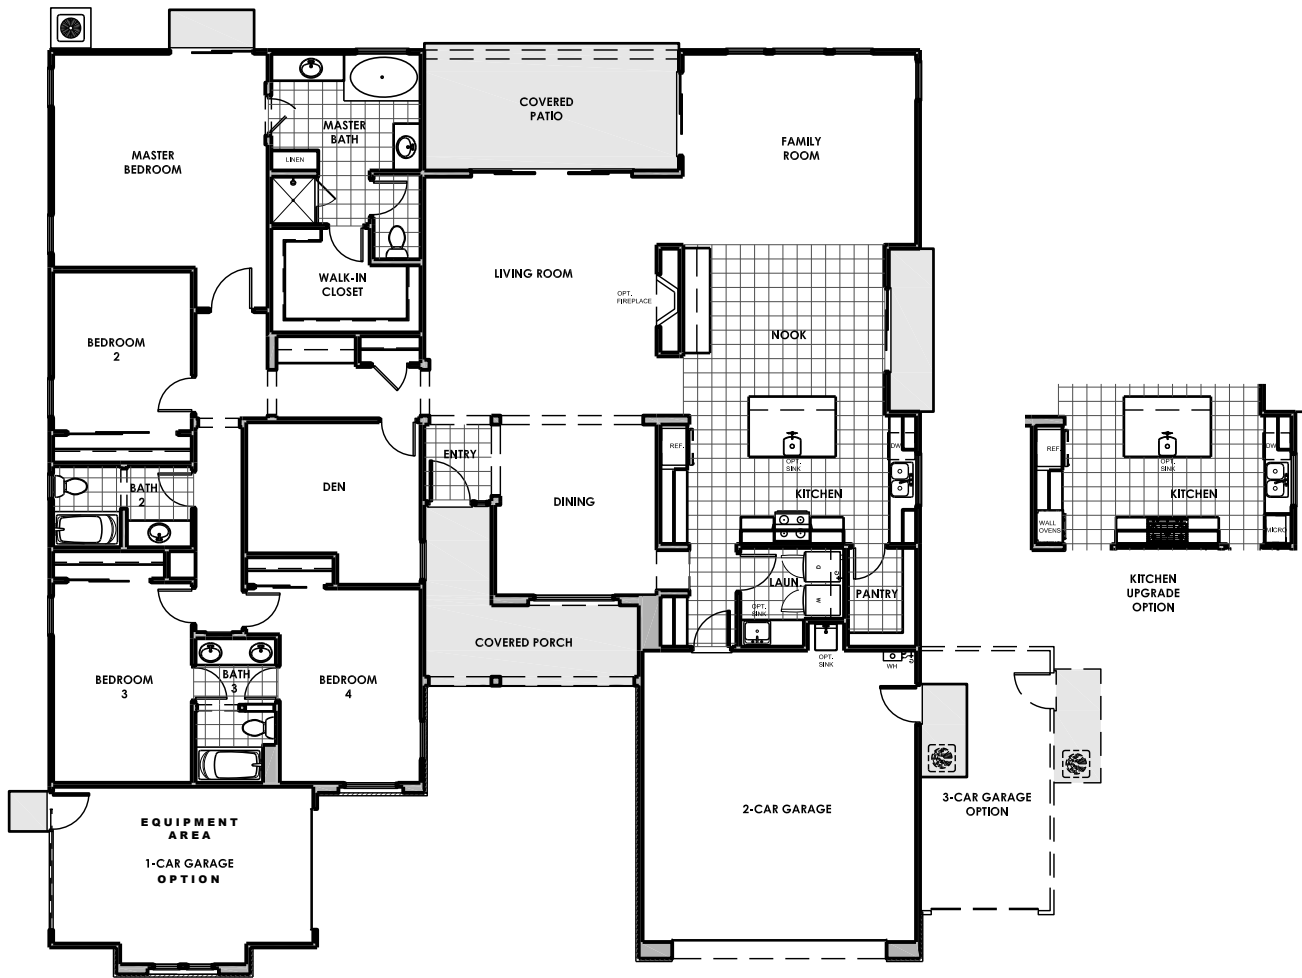

MASTER BATH
 UPGRADE
 OPTION

MONTEREY ELEVATION

2897 SF

SPANISH ELEVATION
2897 SF

CRAFTSMAN ELEVATION
2897 SF

LEGENDS

HOME 6

2,897 SF
4 BEDROOMS • 3 BATHS
2-4 CAR GARAGE
SINGLE STORY

MONTEREY

*Optional Masonry Shown

CRAFTSMAN

*Optional Masonry Shown

SPANISH

LEGENDS

HOME 6

2,897 SF
4 BEDROOMS • 3 BATHS
2-4 CAR GARAGE
SINGLE STORY

SPANISH
3 car garage option