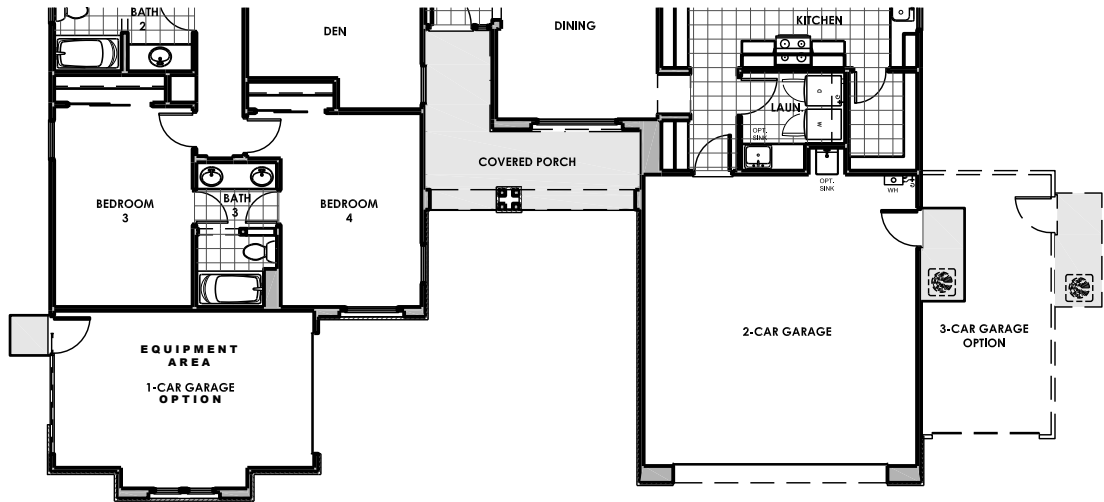

MASTER BATH
 UPGRADE
 OPTION

MONTEREY ELEVATION

2897 SF

SPANISH ELEVATION
2897 SF

CRAFTSMAN ELEVATION
2897 SF

LEGENDS

HOME 6

2,897 SF
4 BEDROOMS • 3 BATHS
2-4 CAR GARAGE
SINGLE STORY

MONTEREY

*Optional Masonry Shown

CRAFTSMAN

*Optional Masonry Shown

SPANISH

LEGENDS

HOME 6

2,897 SF
4 BEDROOMS • 3 BATHS
2-4 CAR GARAGE
SINGLE STORY

SPANISH
3 car garage option