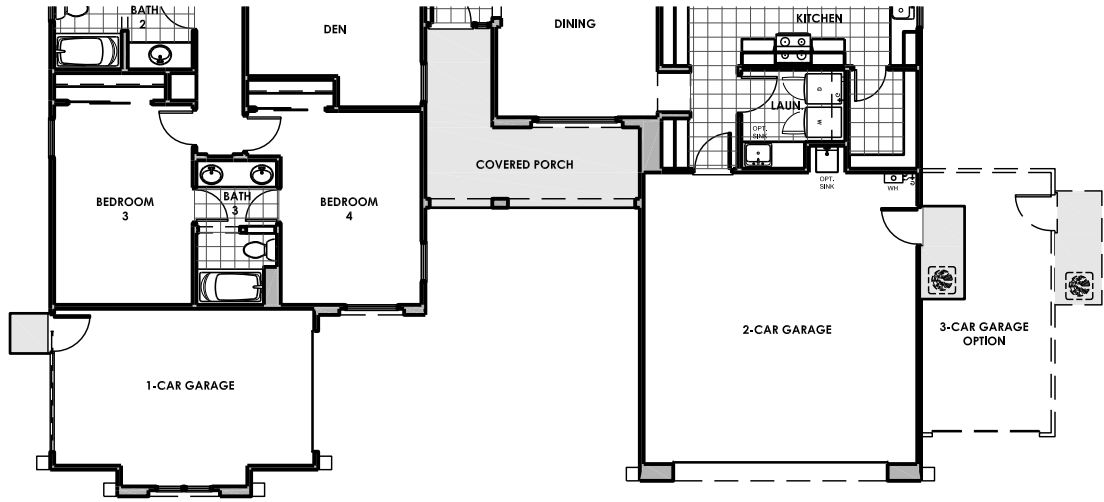

MASTER BATH
 UPGRADE
 OPTION

MONTEREY ELEVATION

2897 SF

SPANISH ELEVATION
2897 SF

CRAFTSMAN ELEVATION
2897 SF

LEGENDS

HOME 6

2,897 SF
4 BEDROOMS • 3 BATHS
2-4 CAR GARAGE
SINGLE STORY

MONTEREY

*Optional Masonry Shown

CRAFTSMAN

*Optional Masonry Shown

SPANISH

LEGENDS

HOME 6

2,897 SF
4 BEDROOMS • 3 BATHS
2-4 CAR GARAGE
SINGLE STORY

SPANISH
3 car garage option