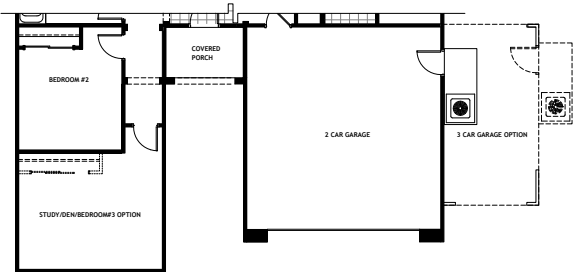

UTILITY SINK OPTION

MONTEREY ELEVATION

MODERN PRAIRIE ELEVATION