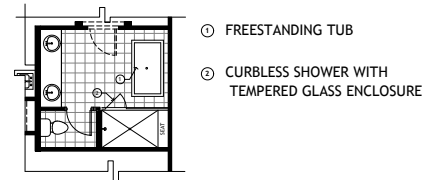

 2-3	 2
Bedrooms	Bathrooms
 2-3	 1,824
Car Garage	Square Footage

Mid Century Modern - Elevation

Modern Prairie - Elevation

KITCHEN - UPGRADE OPTION

M. BATH - UPGRADE OPTION

UTILITY SINK OPTION

MONTEREY ELEVATION