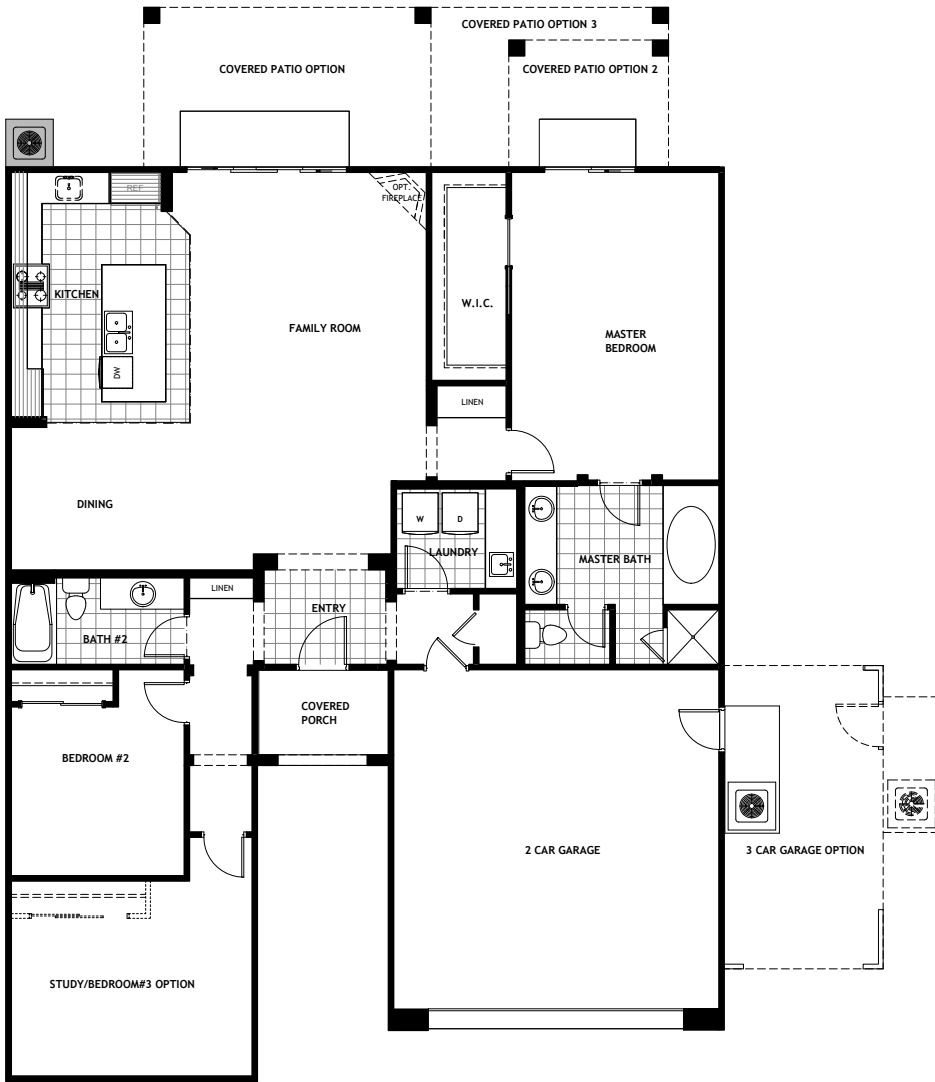

Monterey - Elevation

INVITING RETREAT ONE-STORY HAVEN

A single-level concept designed with everyday convenience at heart. Ideal for those seeking a stylish yet accessible Turlock living experience.

**HOME 1
FEATURES**

 2-3	 2
Bedrooms	Bathrooms
 2-3	 1,824
Car Garage	Square Footage

Mid Century Modern - Elevation

Modern Prairie - Elevation

KITCHEN - UPGRADE OPTION

M. BATH - UPGRADE OPTION

UTILITY SINK OPTION

MONTEREY ELEVATION

MODERN PRAIRIE ELEVATION

MID CENTURY MODERN ELEVATION